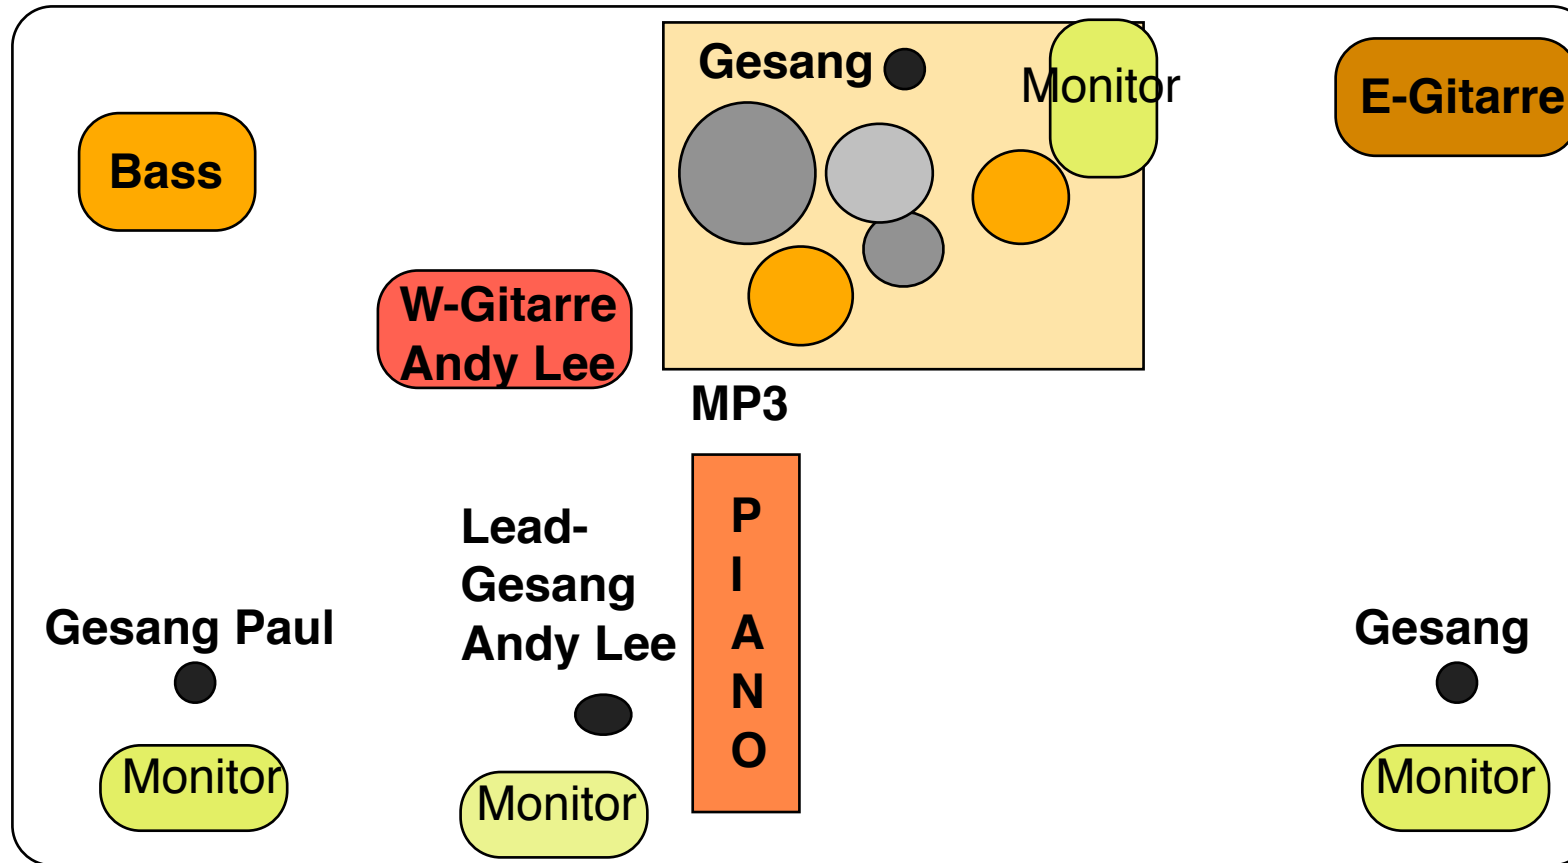

Andy Lee & his Rockin' Country Men

Drums (Dirk):

- 01 - BD
- 02 - Snare
- 03 - Hihat
- 04 - Tom
- 05 - Stand-Tom
- 06 - OH, links
- 07 - OH, rechts

Kanal	Instrument	Kanal	Instrument	Kanal	Gesang
8	Bass / Kontrabass (D.I.-Box)	11	E-Piano (D.I.-Box)	14	Lead-Gesang Andy Lee
9	Western-Gitarre (D.I.-Box)	12	E-Piano (D.I.-Box)	15	Gesang Paul
10	E-Gitarre	13	MP3-Einspielung (D.I.-Box)	16/17	Gesang Dirk + Marc